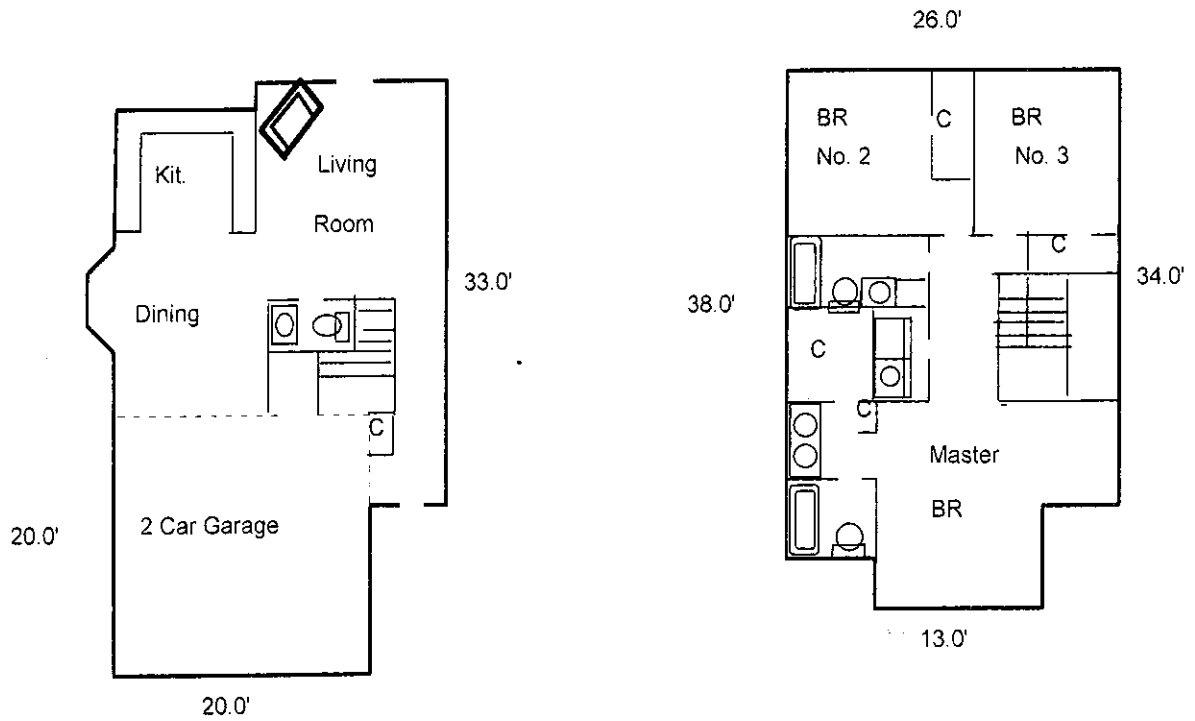

HOP BAILEY CO.

7727 Village Drive  
Knoxville, TN 37919

Main Level – Approximately 709 Sq. Ft.

Living room	16'	x	15.5'
Dining area	11.2'	x	11.4'
Kitchen	11.8'	x	9.2'

Upper Level – Approximately 1016 Sq. Ft.

Master bedroom	12.5'	x	15.1'
Sitting area	6'	x	7'
Bedroom No. 2	12.4'	x	12'
Bedroom No. 3	10.8'	x	12'

KNOXVILLE, TENNESSEE