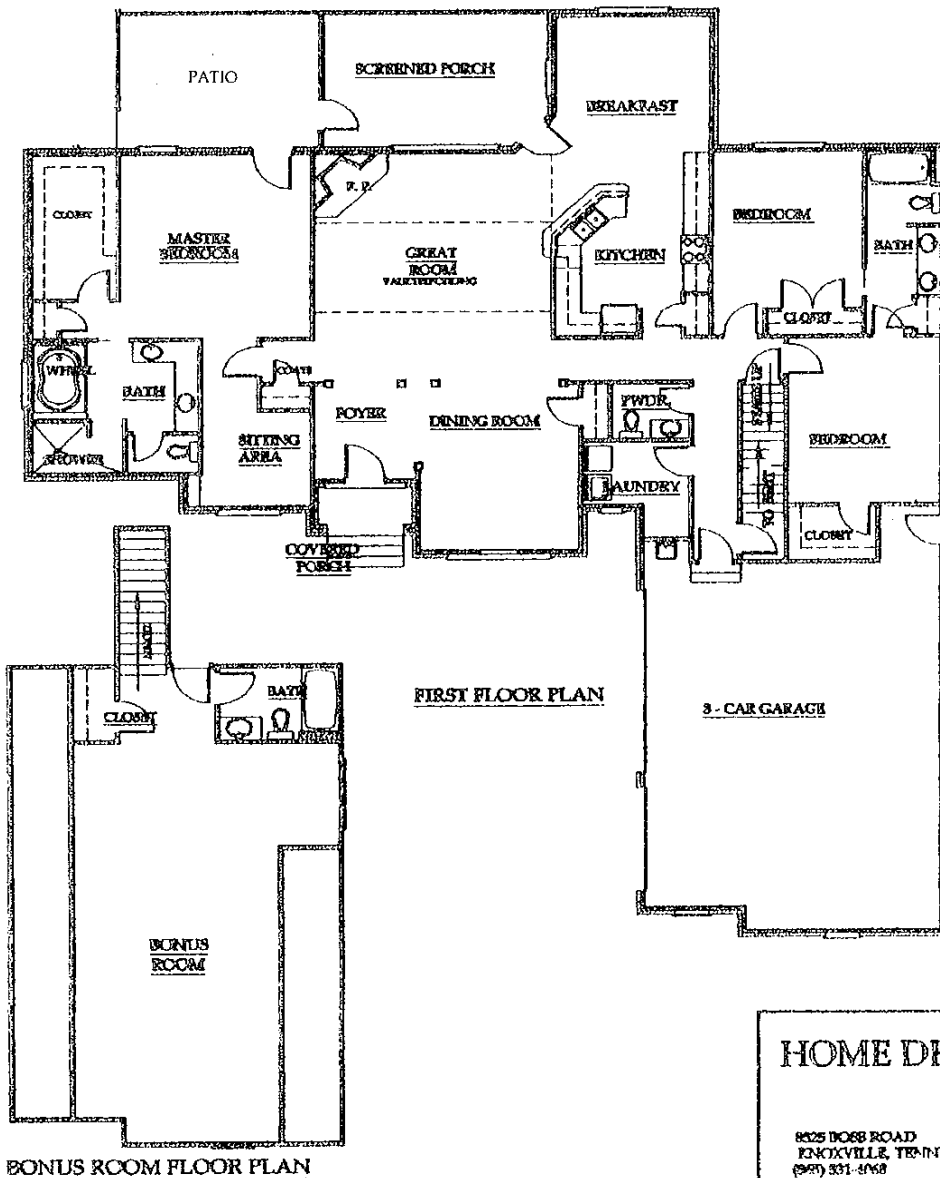

## THREE BEDROOM RANCH

**FEATURES:**

LARGE MASTER BEDROOM WITH SITTING AREA, BATH SUITE HAS LARGE WHIRLPOOL TUB AND WALK IN SHOWER

LARGE BONUS ROOM WITH BATH. LARGE KITCHEN OPENS TO THE GREAT ROOM AND BREAKFAST AREA.

FORMAL DINING ROOM

MAIN LEVEL 2,550 SQ. FT.  
 BONUS ROOM 676 SQ. FT.  
 TOTAL AREA 3,226 SQ. FT.

**FOX CREEK**  
 10039 Fox Cove Road

HOME DESIGN CENTER

8525 BOSS ROAD  
 KNOXVILLE, TENNESSEE 37921  
 (615) 831-4768